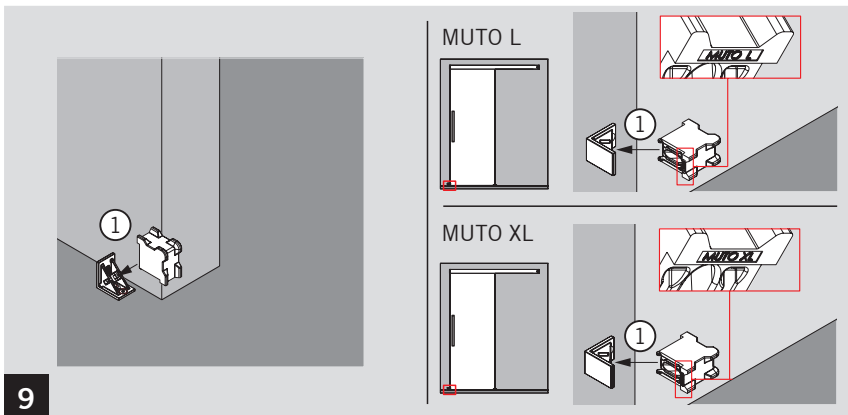

MUTO COMFORT BODENSTOPPER / FLOOR STOP

Montageanleitung / Mounting instruction

WN 058838 45532, 10/15

1

MUTO COMFORT BODENSTOPPER / FLOOR STOP

Montageanleitung / Mounting instruction

MUTO COMFORT BODENSTOPPER / FLOOR STOP

Montageanleitung / Mounting instruction

MUTO COMFORT BODENSTOPPER / FLOOR STOP

Montageanleitung / Mounting instruction

Änderungen vorbehalten
Subject to change without notice