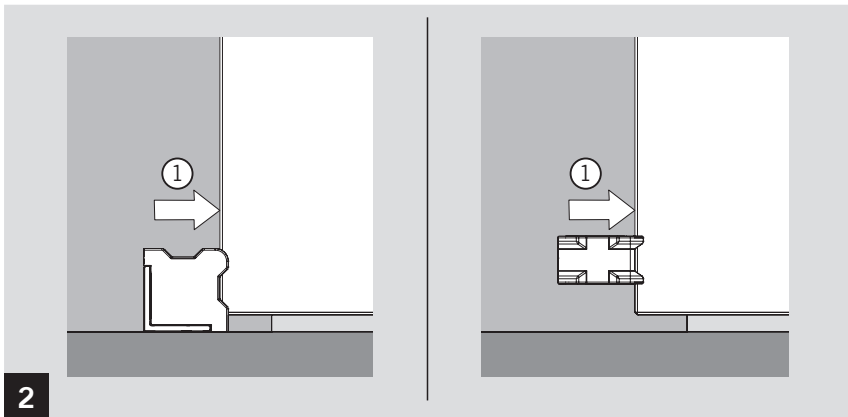

MUTO COMFORT BODENSTOPPER / FLOOR STOP

Montageanleitung / Mounting instruction

WN 058838 45532, 10/15

1

MUTO COMFORT BODENSTOPPER / FLOOR STOP

Montageanleitung / Mounting instruction

MUTO COMFORT BODENSTOPPER / FLOOR STOP

Montageanleitung / Mounting instruction

MUTO COMFORT BODENSTOPPER / FLOOR STOP

Montageanleitung / Mounting instruction

Änderungen vorbehalten
Subject to change without notice