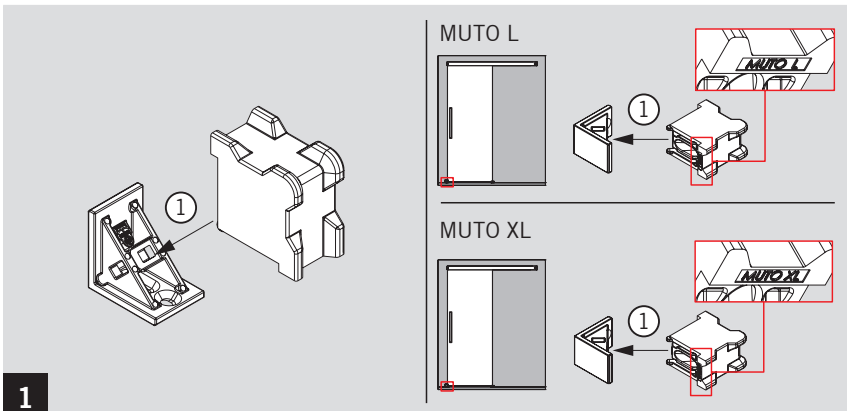

MUTO COMFORT BODENSTOPPER / FLOOR STOP

Montageanleitung / Mounting instruction

WN 058838 45532, 10/15

1

MUTO COMFORT BODENSTOPPER / FLOOR STOP

Montageanleitung / Mounting instruction

MUTO COMFORT BODENSTOPPER / FLOOR STOP

Montageanleitung / Mounting instruction

MUTO COMFORT BODENSTOPPER / FLOOR STOP

Montageanleitung / Mounting instruction

Änderungen vorbehalten
Subject to change without notice