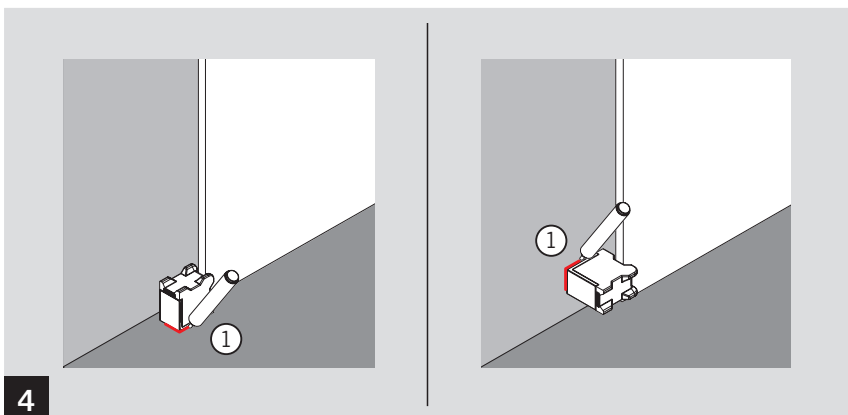

MUTO COMFORT BODENSTOPPER / FLOOR STOP

Montageanleitung / Mounting instruction

WN 058838 45532, 10/15

1

MUTO COMFORT BODENSTOPPER / FLOOR STOP

Montageanleitung / Mounting instruction

MUTO COMFORT BODENSTOPPER / FLOOR STOP