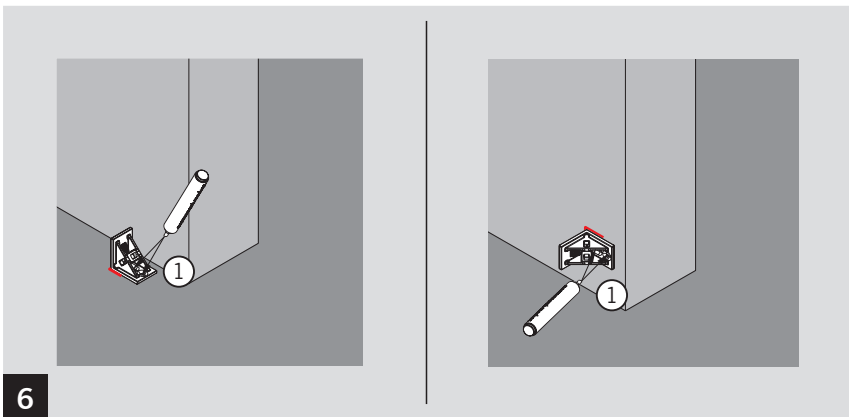

MUTO COMFORT BODENSTOPPER / FLOOR STOP

Montageanleitung / Mounting instruction

WN 058838 45532, 10/15

1

MUTO COMFORT BODENSTOPPER / FLOOR STOP

Montageanleitung / Mounting instruction

MUTO COMFORT BODENSTOPPER / FLOOR STOP

Montageanleitung / Mounting instruction

MUTO COMFORT BODENSTOPPER / FLOOR STOP

Montageanleitung / Mounting instruction

Änderungen vorbehalten
Subject to change without notice