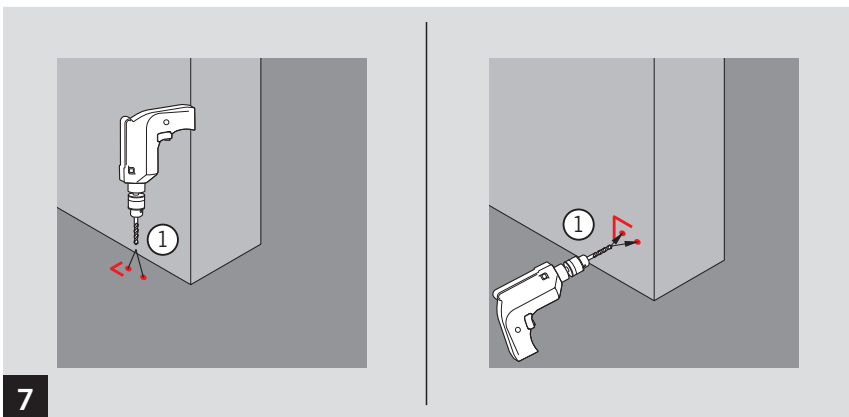

MUTO COMFORT BODENSTOPPER / FLOOR STOP

Montageanleitung / Mounting instruction

WN 058838 45532, 10/15

1

MUTO COMFORT BODENSTOPPER / FLOOR STOP

Montageanleitung / Mounting instruction

MUTO COMFORT BODENSTOPPER / FLOOR STOP

Montageanleitung / Mounting instruction

MUTO COMFORT BODENSTOPPER / FLOOR STOP

Montageanleitung / Mounting instruction

Änderungen vorbehalten
Subject to change without notice