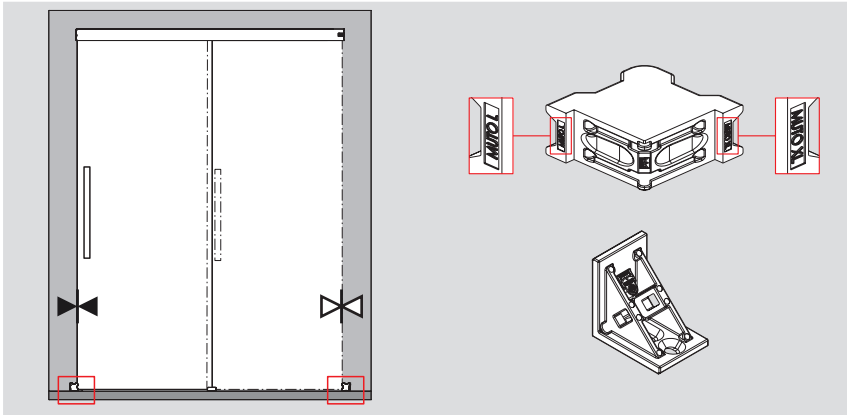

MUTO COMFORT BODENSTOPPER / FLOOR STOP

Montageanleitung / Mounting instruction

WN 058838 45532, 10/15

1

MUTO COMFORT BODENSTOPPER / FLOOR STOP

Montageanleitung / Mounting instruction

MUTO COMFORT BODENSTOPPER / FLOOR STOP

Montageanleitung / Mounting instruction

MUTO COMFORT BODENSTOPPER / FLOOR STOP

Montageanleitung / Mounting instruction

Änderungen vorbehalten
Subject to change without notice