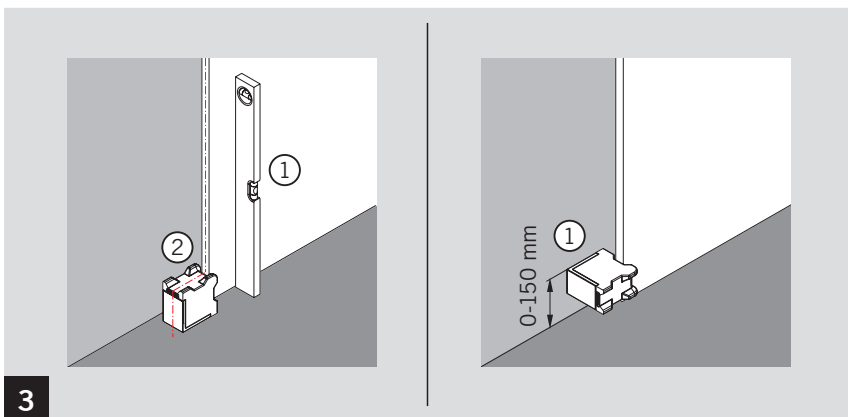

MUTO COMFORT BODENSTOPPER / FLOOR STOP

Montageanleitung / Mounting instruction

WN 058838 45532, 10/15

1

MUTO COMFORT BODENSTOPPER / FLOOR STOP

Montageanleitung / Mounting instruction

MUTO COMFORT BODENSTOPPER / FLOOR STOP