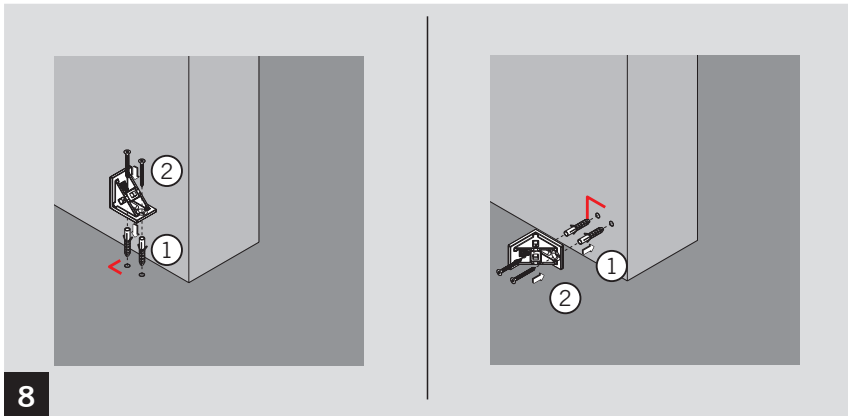

MUTO COMFORT BODENSTOPPER / FLOOR STOP

Montageanleitung / Mounting instruction

WN 058838 45532, 10/15

1

MUTO COMFORT BODENSTOPPER / FLOOR STOP

Montageanleitung / Mounting instruction

MUTO COMFORT BODENSTOPPER / FLOOR STOP

Montageanleitung / Mounting instruction

MUTO COMFORT BODENSTOPPER / FLOOR STOP

Montageanleitung / Mounting instruction

Änderungen vorbehalten
Subject to change without notice