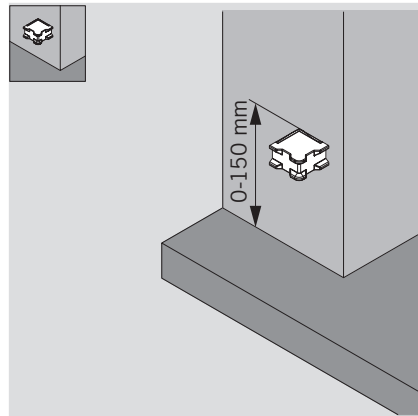

MUTO COMFORT BODENSTOPPER / FLOOR STOP

Montageanleitung / Mounting instruction

WN 058838 45532, 10/15

1

MUTO COMFORT BODENSTOPPER / FLOOR STOP

Montageanleitung / Mounting instruction

MUTO COMFORT BODENSTOPPER / FLOOR STOP

Montageanleitung / Mounting instruction

MUTO COMFORT BODENSTOPPER / FLOOR STOP

Montageanleitung / Mounting instruction

Änderungen vorbehalten
Subject to change without notice