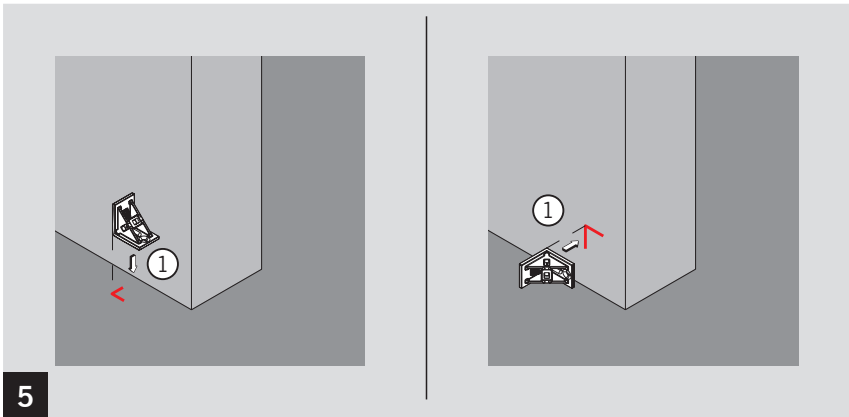

MUTO COMFORT BODENSTOPPER / FLOOR STOP

Montageanleitung / Mounting instruction

WN 058838 45532, 10/15

1

MUTO COMFORT BODENSTOPPER / FLOOR STOP

Montageanleitung / Mounting instruction

MUTO COMFORT BODENSTOPPER / FLOOR STOP

Montageanleitung / Mounting instruction

MUTO COMFORT BODENSTOPPER / FLOOR STOP

Montageanleitung / Mounting instruction

Änderungen vorbehalten
Subject to change without notice